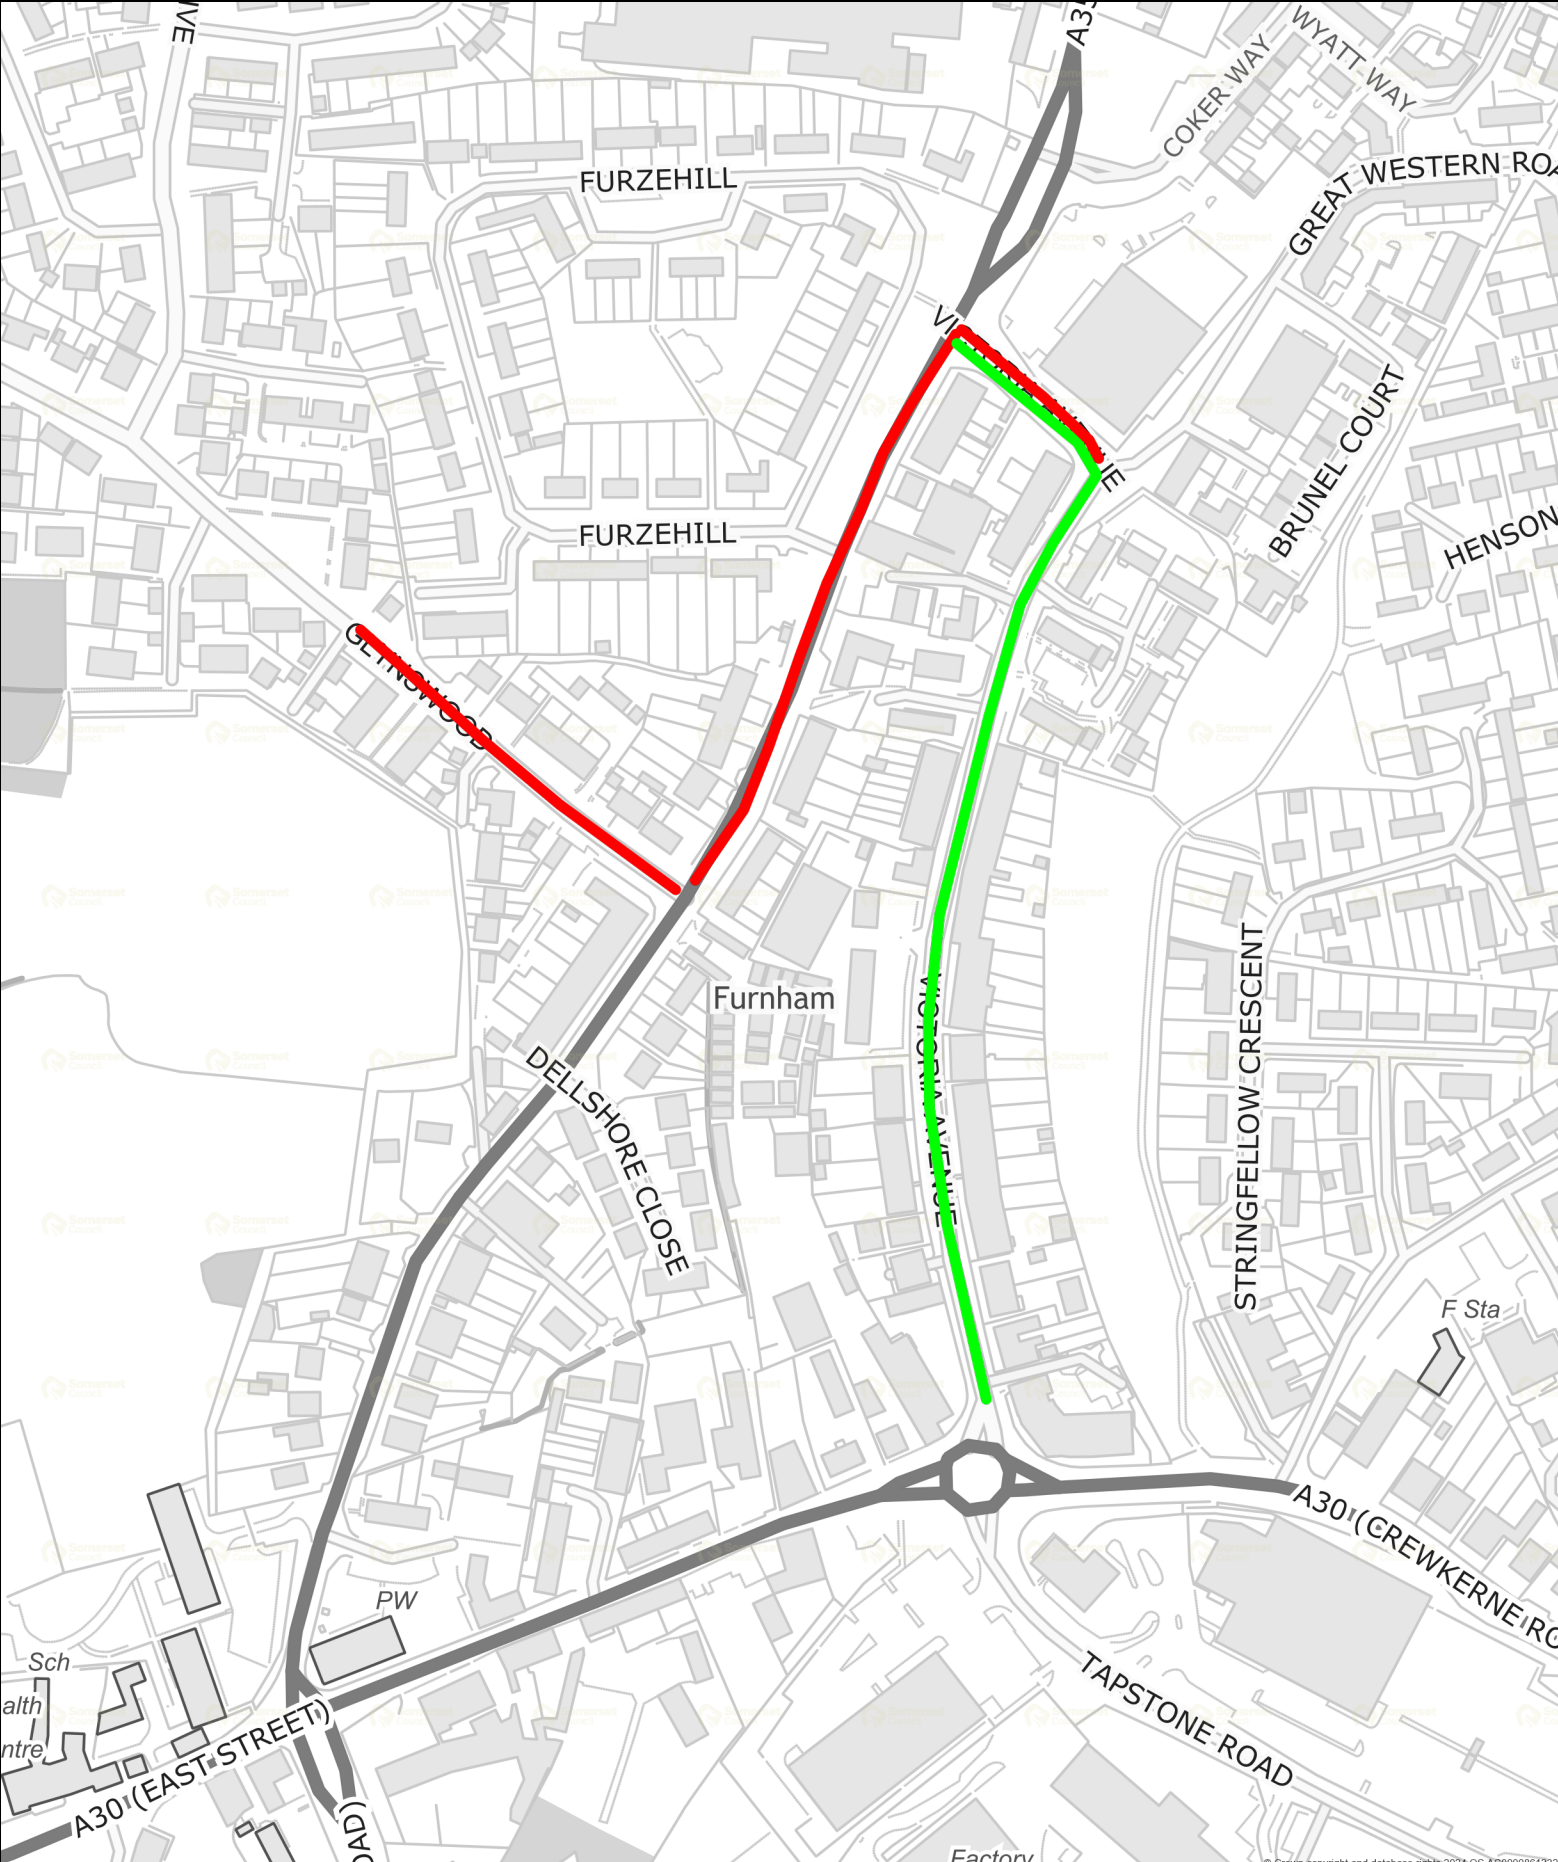

PLAN - Various Roads, Chard - Temporary Traffic Restrictions - Red Line Represents a Road Closure and Green Line Represents the Prohibition of Parking.

**Somerset
Council**

Somerset
Council
County Hall
Taunton
TA1 4DY
0300 123 2224

Scale:1:3000
Centre:332744, 108995
Date produced:2024-10-28
08:31:48

© Crown
copyright 2023 OS
AC0000861332.
Use of this data is
subject to terms
and conditions.